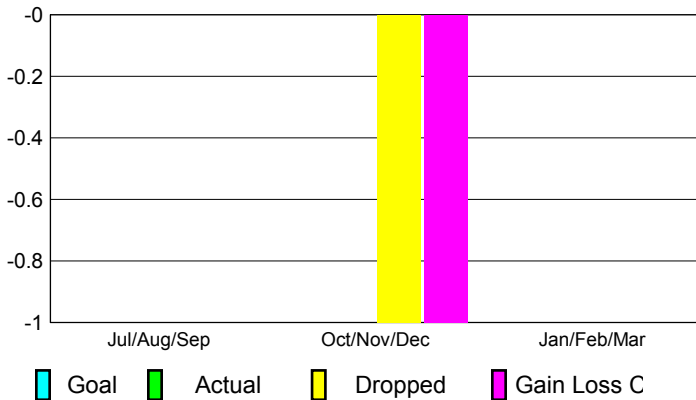

2012-2013 GMT Reports for District (or Undistricted) **District 112 A**

GMT: **Mr. Dominique Labussière**

Location: **BELGIUM**

GMT CA: **4**

CLUBS

Club Results
2012-2013

Clubs
2011-2012

Month	New Club Goal	Actual New Clubs	Actual Dropped Clubs	Gain/Loss of Clubs	Gain/Loss of Clubs
Jul/Aug/Sep		0	0	0	0
Oct/Nov/Dec		0	-1	-1	0
Jan/Feb/Mar					0
Totals		0	-1	-1	0

Club Results 2012-2013

Goal, New, Dropped, Gain/Loss

Comparison of Club Gain/Loss

Current Year Compared to the Previous Year

YTD Status Quo Clubs 2012-2013

Status Quo Clubs Compared to Status Quo Members

MEMBERSHIP