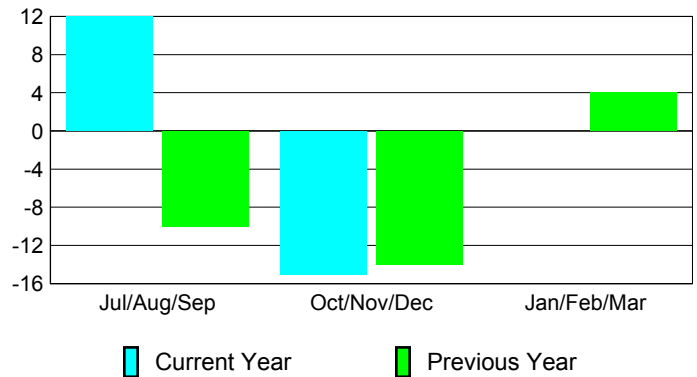

Membership Results
2012-2013

Membership
2011-2012

Month	Net Memb Goal	Actual New Memb	Actual Dropped Memb	Gain/Loss of Memb	Gain/Loss of Memb
Jul/Aug/Sep		28	-16	12	-10
Oct/Nov/Dec		11	-26	-15	-14
Jan/Feb/Mar					4
Totals		39	-42	-3	-20

Membership Results 2012-2013

Goal, New, Dropped, Gain/Loss

Comparison of Membership Gain/Loss

Current Year Compared to the Previous Year

Gender Comparison 2012-2013

Jul/Aug/Sep

Oct/Nov/Dec

Jan/Feb/Mar