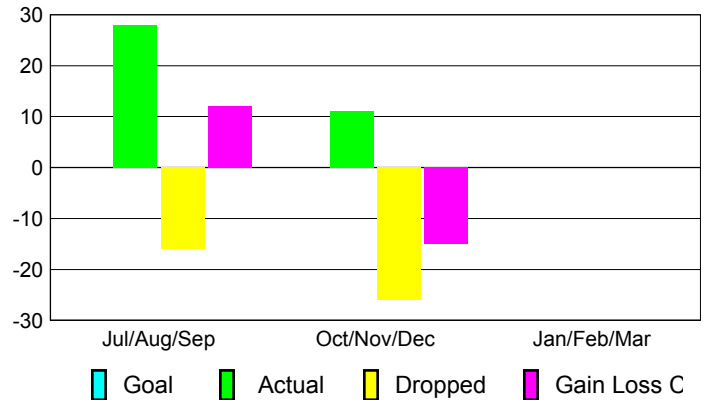

Membership Results 2012-2013

Goal, New, Dropped, Gain/Loss

Comparison of Membership Gain/Loss

Current Year Compared to the Previous Year